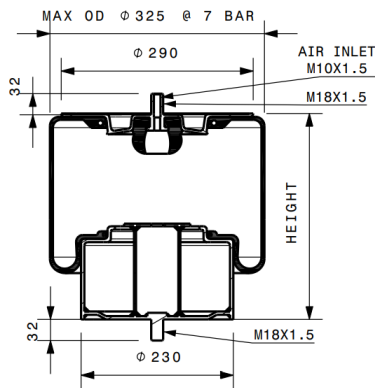

Top View

Section View

Bottom View

### Technical Data

|   |
|---|
| Part Description: Snap fitted rolling lobe type complete assembly |
| Bellow Height: 380mm  |
| Maximum Recommended Height: 360mm                                 |
| Design Height: 245mm  |
| Bumper Contact Height: 18± 2 mm                                   |
| Minimum Recommended Height: 180mm                                 |
| Working Stroke: 175mm   |
| Loading Capacity @ 1 BAR@ 245mm (±5%): 1.8kN                      |
| Loading Capacity @ 7 BAR@ 245mm (±5%): 20.3kN                     |
| Maximum OD @ 7 BAR Ø230mm   |
| Required Space: 290mm   |
| Weight (±0.5kg): 8.7kg  |

### Force (kN)

| Air Pressure | 1 bar | 2 bar | 3 bar | 4 bar | 5 bar | 6 bar | 7 bar | 8 bar |
|--------------|-------|-------|-------|-------|-------|-------|-------|-------|
| 380          | 2.00  | 4.05  | 6.00  | 8.10  | 10.25 | 12.60 | 14.90 | 17.55 |
| 360          | 2.15  | 4.65  | 6.90  | 9.35  | 11.70 | 14.15 | 16.75 | 19.70 |
| 340          | 2.30  | 5.15  | 7.70  | 10.35 | 12.95 | 15.70 | 18.60 | 21.65 |
| 320          | 1.95  | 5.30  | 8.25  | 11.10 | 13.90 | 16.95 | 20.00 | 23.25 |
| 300          | 1.80  | 4.80  | 8.25  | 11.60 | 14.90 | 18.10 | 21.60 | 25.05 |
| 280          | 1.95  | 4.70  | 7.75  | 10.95 | 14.35 | 17.95 | 21.60 | 25.55 |
| 260          | 1.65  | 4.60  | 7.50  | 10.65 | 13.70 | 17.00 | 20.50 | 24.15 |
| 240          | 1.95  | 4.60  | 7.55  | 10.60 | 13.70 | 16.90 | 20.25 | 23.65 |
| 220          | 1.80  | 4.45  | 7.45  | 10.55 | 13.60 | 16.85 | 20.10 | 23.50 |
| 200          | 2.10  | 4.65  | 7.55  | 10.45 | 13.45 | 16.70 | 19.90 | 23.50 |
| 180          | 2.65  | 5.00  | 7.55  | 10.45 | 13.55 | 16.70 | 19.95 | 23.50 |