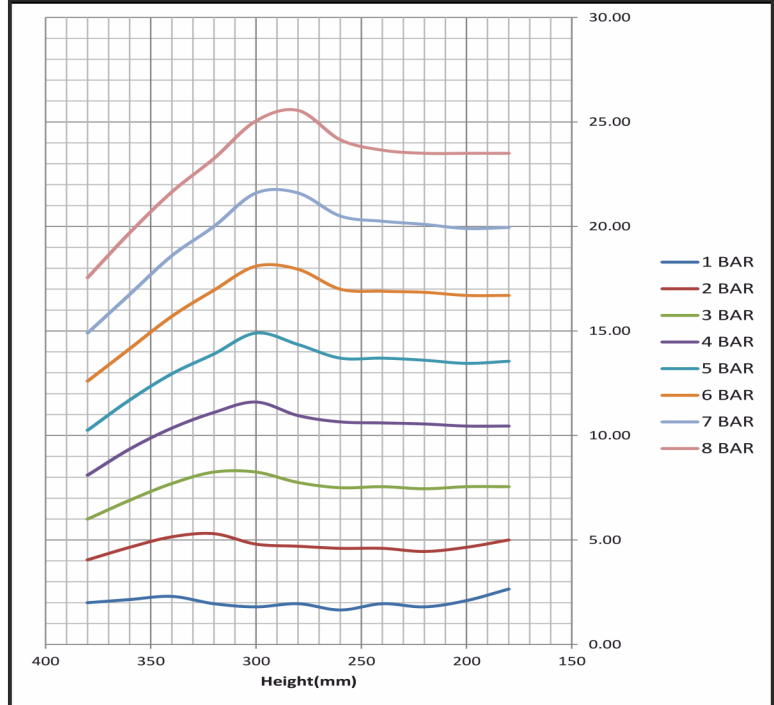

Top View

Section View

Bottom View

### Technical Data

|   |
|---|
| Part Description: Snap fitted rolling lobe type complete assembly |
| Bellow Height: 380mm  |
| Maximum Recommended Height: 360mm                                 |
| Design Height: 245mm  |
| Bumper Contact Height: 18± 2 mm                                   |
| Minimum Recommended Height: 180mm                                 |
| Working Stroke: 175mm   |
| Loading Capacity @ 1 BAR@ 245mm (±5%): 1.8kN                      |
| Loading Capacity @ 7 BAR@ 245mm (±5%): 20.3kN                     |
| Maximum OD @ 7 BAR Ø230mm   |
| Required Space: 290mm   |
| Weight (±0.5kg): 8.7kg  |

### Force (kN)

| Air Pressure | 1 bar | 2 bar | 3 bar | 4 bar | 5 bar | 6 bar | 7 bar | 8 bar |
|--------------|-------|-------|-------|-------|-------|-------|-------|-------|
| 380          | 2.00  | 4.05  | 6.00  | 8.10  | 10.25 | 12.60 | 14.90 | 17.55 |
| 360          | 2.15  | 4.65  | 6.90  | 9.35  | 11.70 | 14.15 | 16.75 | 19.70 |
| 340          | 2.30  | 5.15  | 7.70  | 10.35 | 12.95 | 15.70 | 18.60 | 21.65 |
| 320          | 1.95  | 5.30  | 8.25  | 11.10 | 13.90 | 16.95 | 20.00 | 23.25 |
| 300          | 1.80  | 4.80  | 8.25  | 11.60 | 14.90 | 18.10 | 21.60 | 25.05 |
| 280          | 1.95  | 4.70  | 7.75  | 10.95 | 14.35 | 17.95 | 21.60 | 25.55 |
| 260          | 1.65  | 4.60  | 7.50  | 10.65 | 13.70 | 17.00 | 20.50 | 24.15 |
| 240          | 1.95  | 4.60  | 7.55  | 10.60 | 13.70 | 16.90 | 20.25 | 23.65 |
| 220          | 1.80  | 4.45  | 7.45  | 10.55 | 13.60 | 16.85 | 20.10 | 23.50 |
| 200          | 2.10  | 4.65  | 7.55  | 10.45 | 13.45 | 16.70 | 19.90 | 23.50 |
| 180          | 2.65  | 5.00  | 7.55  | 10.45 | 13.55 | 16.70 | 19.95 | 23.50 |

### Graph