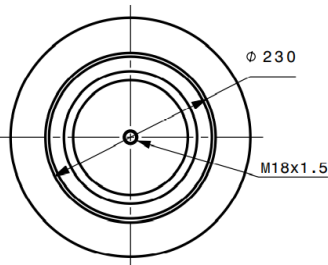

Top View

Section View

Bottom View

### Technical Data

|   |
|---|
| Part Description: Snap fitted rolling lobe type complete assembly |
| Bellow Height: 380mm  |
| Maximum Recommended Height: 360mm                                 |
| Design Height: 245mm  |
| Bumper Contact Height: 18± 2 mm                                   |
| Minimum Recommended Height: 180mm                                 |
| Working Stroke: 175mm   |
| Loading Capacity @ 1 BAR@ 245mm (±5%): 1.8kN                      |
| Loading Capacity @ 7 BAR@ 245mm (±5%): 20.3kN                     |
| Maximum OD @ 7 BAR Ø230mm   |
| Required Space: 290mm   |
| Weight (±0.5kg): 8.7kg  |